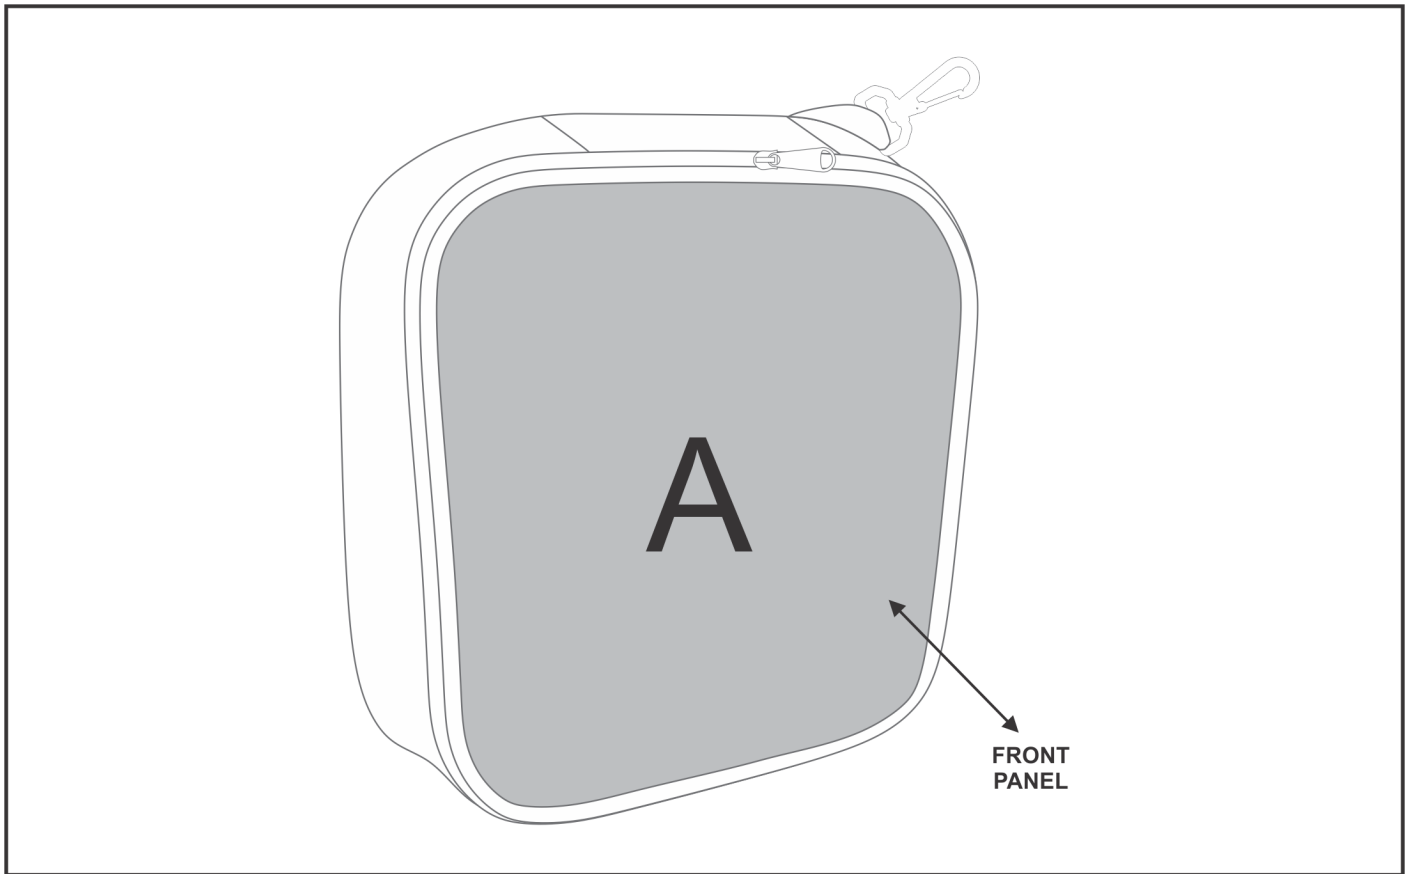

### Need to know:

- Includes 1-Position Sublimation (setup fees apply)
- **Please Note: We cannot guarantee 100% logo Alignment on all Brandable Panels.**

#### **Position A**

1. Custom Sublimation A (CPSUB-A)  
Full Colour  
Size: 160mm wide x 160mm high